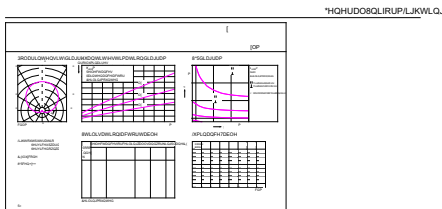

General uniform lighting - EcoHome LEDBulb 12W E27 6500KHV 1PF/20AR