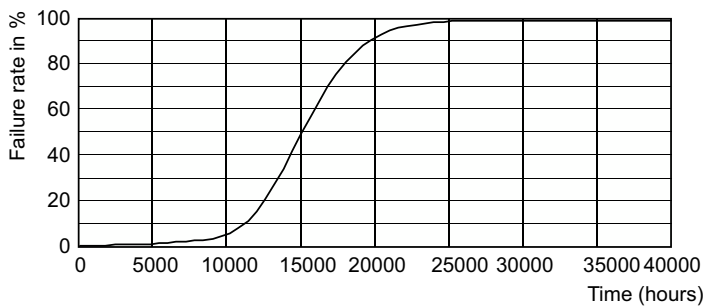

Lifetime

Life Expectancy Diagram - UFO LEDBulb 24W E27 6500K 230V 1CT/6